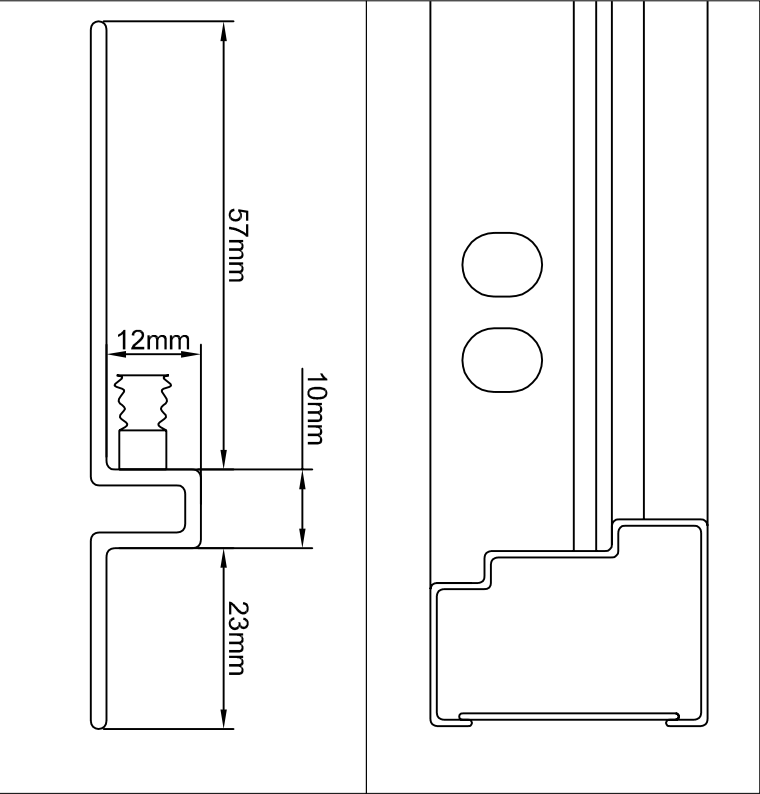

2095mm Overall Frame Size

895mm Overall Frame Size

45mm

45mm

Specification:

Latham's Steel Security Doors

3 Point Panic, Emergency Exit Doorsets

Drawn by: Alex Latham

DWG No: 00000 - 2